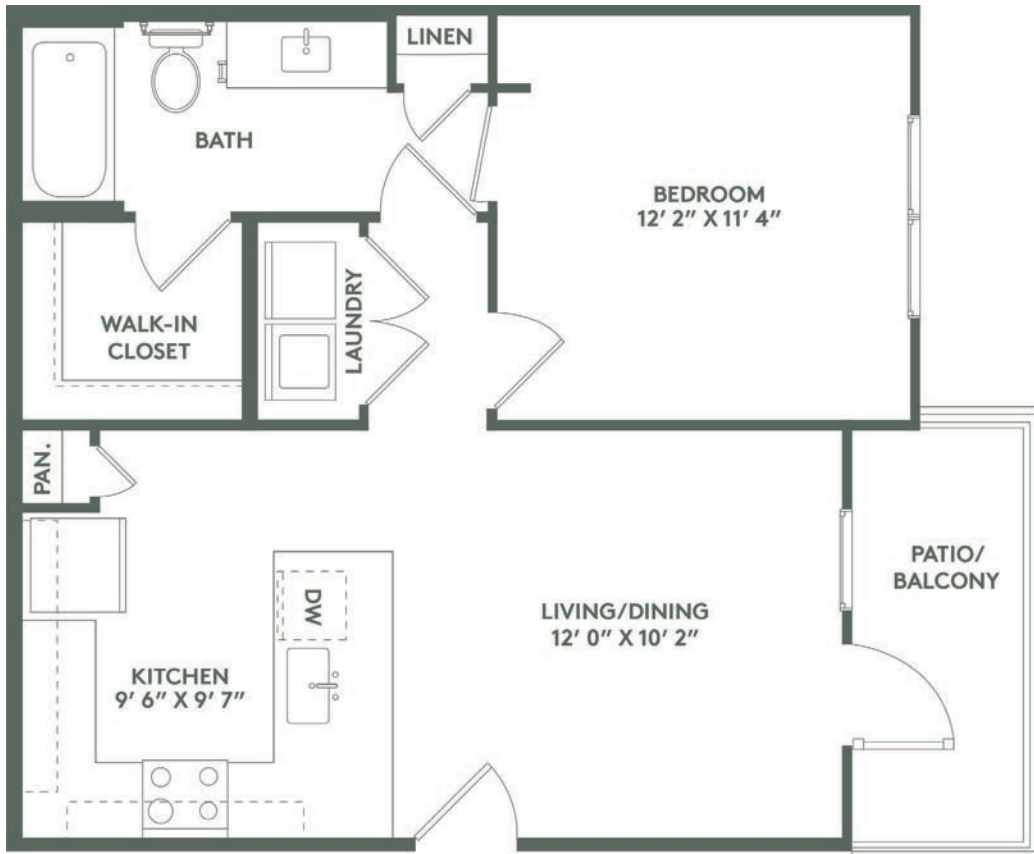

A1P

1 BED / 1 BATH

650

SQ. FT.

 TROPHY OAK	224 Broad Oak Drive Cibolo, Texas 78108
	(833) 252-2662 www.trophyoak.com

Floor plans are artist's rendering. All dimensions are approximate. Actual product and specifications may vary in dimension or detail. Not all features are available in every apartment. Prices and availability are subject to change. Please see a representative for details.