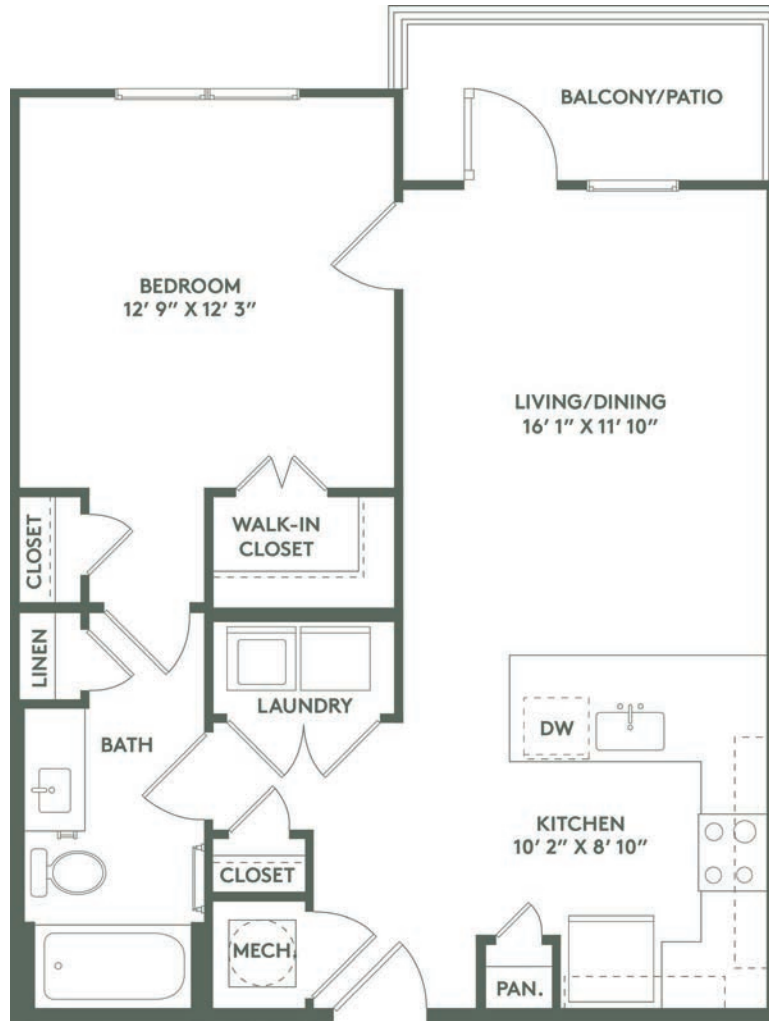

A2P

1 BED / 1 BATH

726

SQ. FT.

TROPHY
OAK

224 Broad Oak Drive | Cibolo, Texas 78108

(833) 252-2662 | www.trophyoak.com

Floor plans are artist's rendering. All dimensions are approximate. Actual product and specifications may vary in dimension or detail. Not all features are available in every apartment. Prices and availability are subject to change. Please see a representative for details.