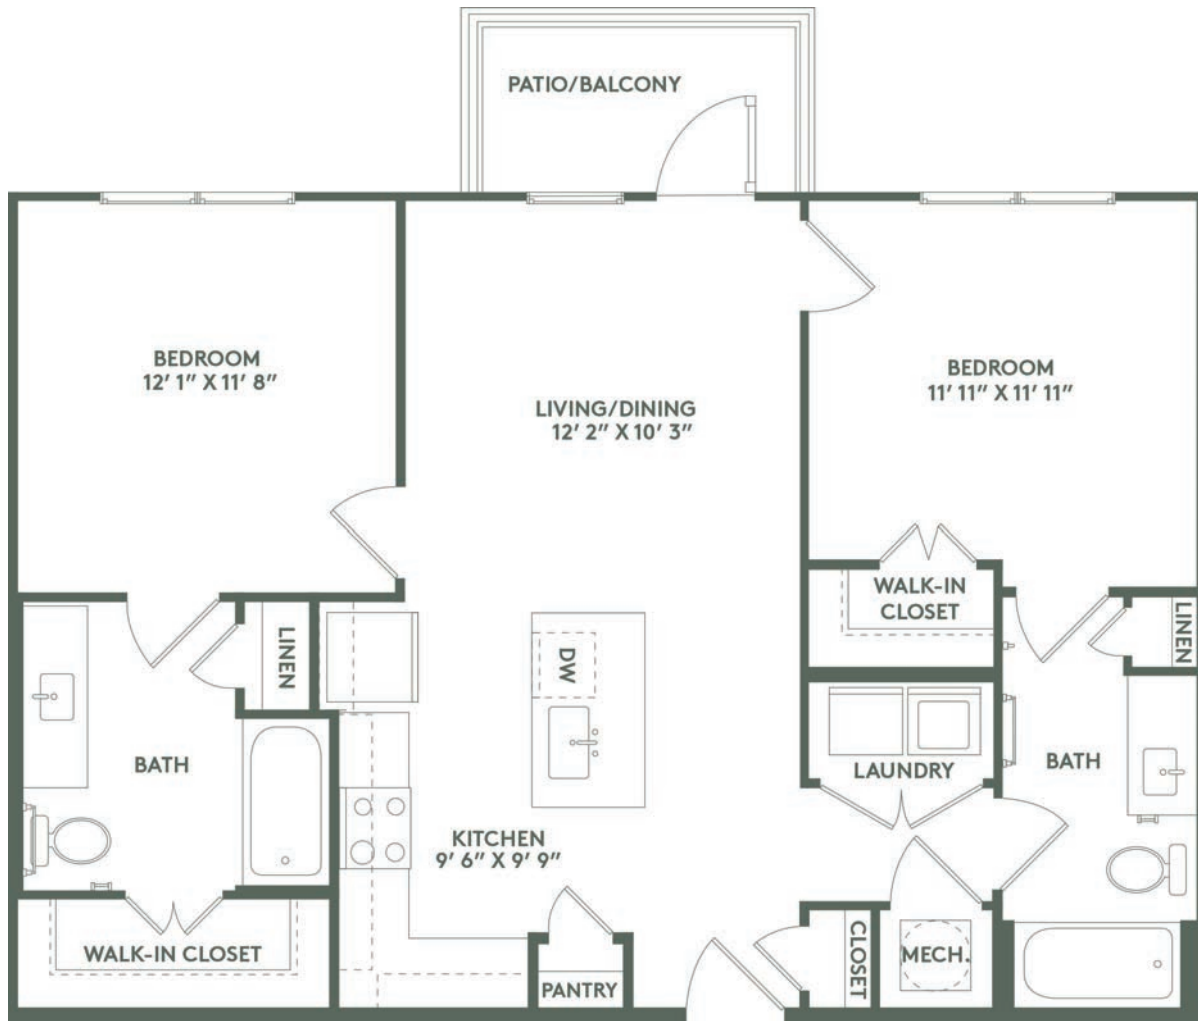

B1

2 BED / 2 BATH

950

SQ. FT.

 TROPHY OAK	224 Broad Oak Drive Cibolo, Texas 78108
	(833) 252-2662 www.trophyoak.com

Floor plans are artist's rendering. All dimensions are approximate. Actual product and specifications may vary in dimension or detail. Not all features are available in every apartment. Prices and availability are subject to change. Please see a representative for details.