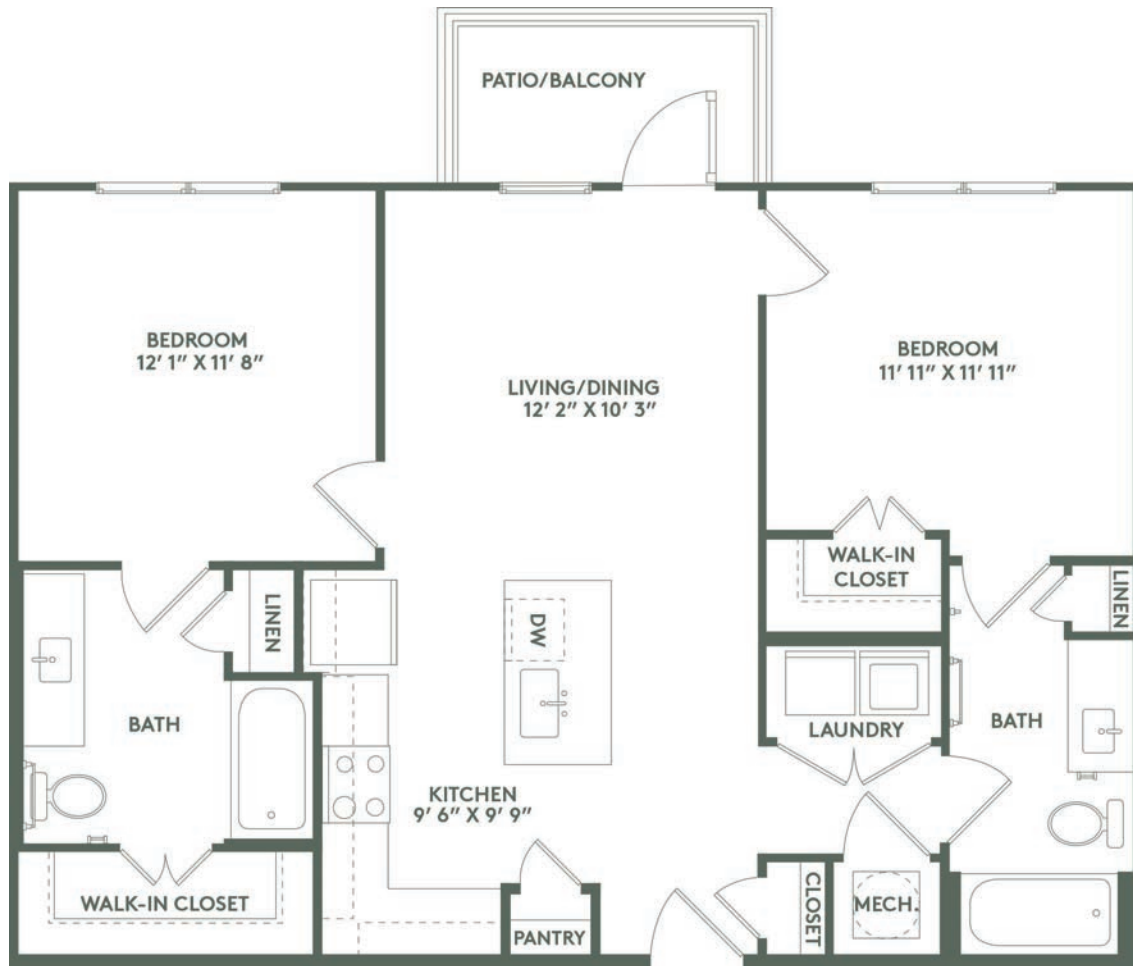

B1P

2 BED / 2 BATH

950

SQ. FT.

 TROPHY OAK	224 Broad Oak Drive Cibolo, Texas 78108
	(833) 252-2662 www.trophyoak.com

Floor plans are artist's rendering. All dimensions are approximate. Actual product and specifications may vary in dimension or detail. Not all features are available in every apartment. Prices and availability are subject to change. Please see a representative for details.