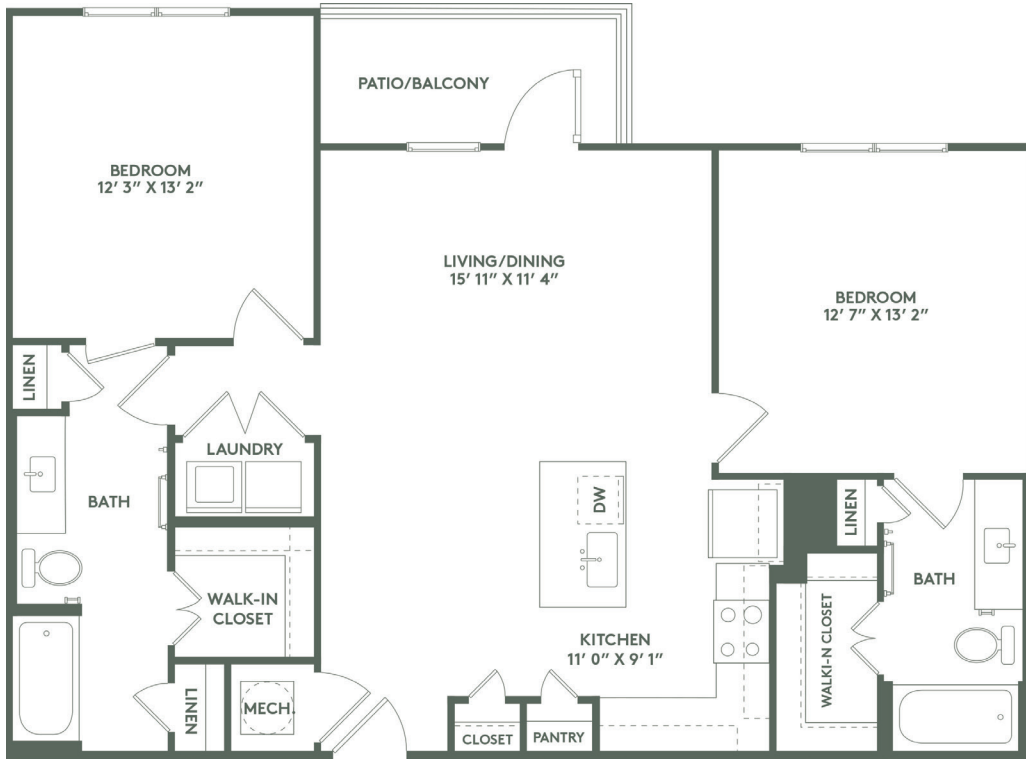

B4

2 BED / 2 BATH

1131

SQ. FT.

 TROPHY OAK	224 Broad Oak Drive Cibolo, Texas 78108
	(833) 252-2662 www.trophyoak.com

Floor plans are artist's rendering. All dimensions are approximate. Actual product and specifications may vary in dimension or detail. Not all features are available in every apartment. Prices and availability are subject to change. Please see a representative for details.