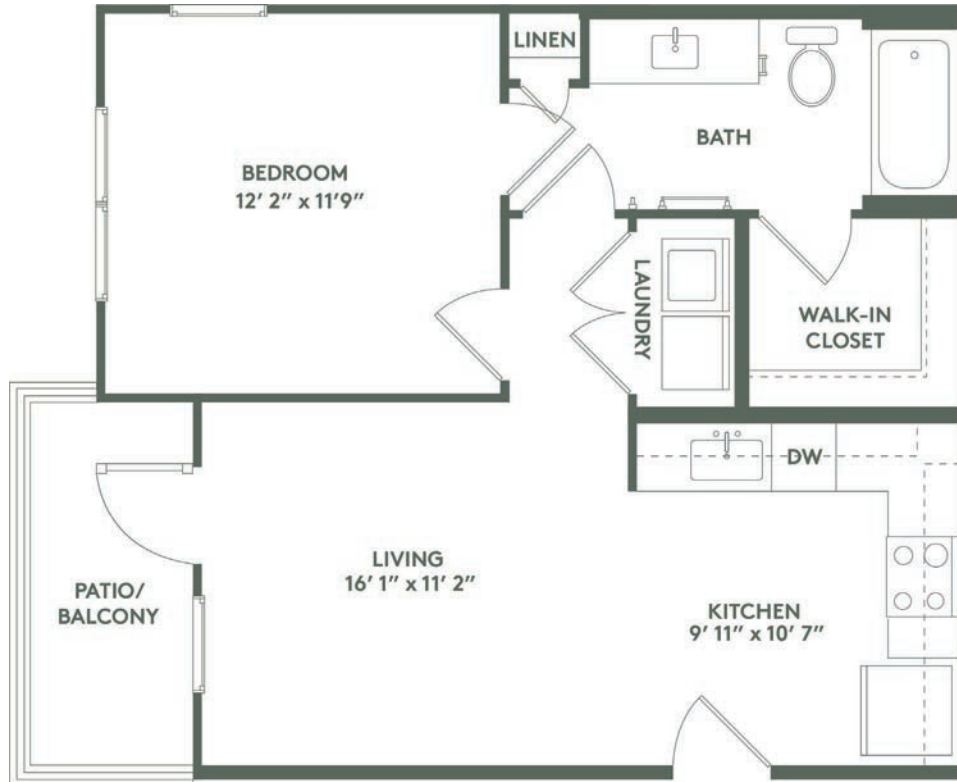

S1P

1 BED / 1 BATH

613

SQ. FT.

 TROPHY OAK	224 Broad Oak Drive Cibolo, Texas 78108
	(833) 252-2662 www.trophyoak.com

Floor plans are artist's rendering. All dimensions are approximate. Actual product and specifications may vary in dimension or detail. Not all features are available in every apartment. Prices and availability are subject to change. Please see a representative for details.